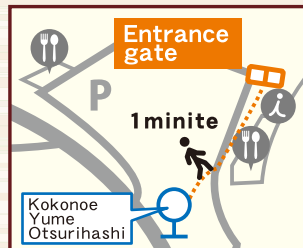

SUNQ Pass
accepted
(Northern Kyushu Pass & All Kyushu Pass)